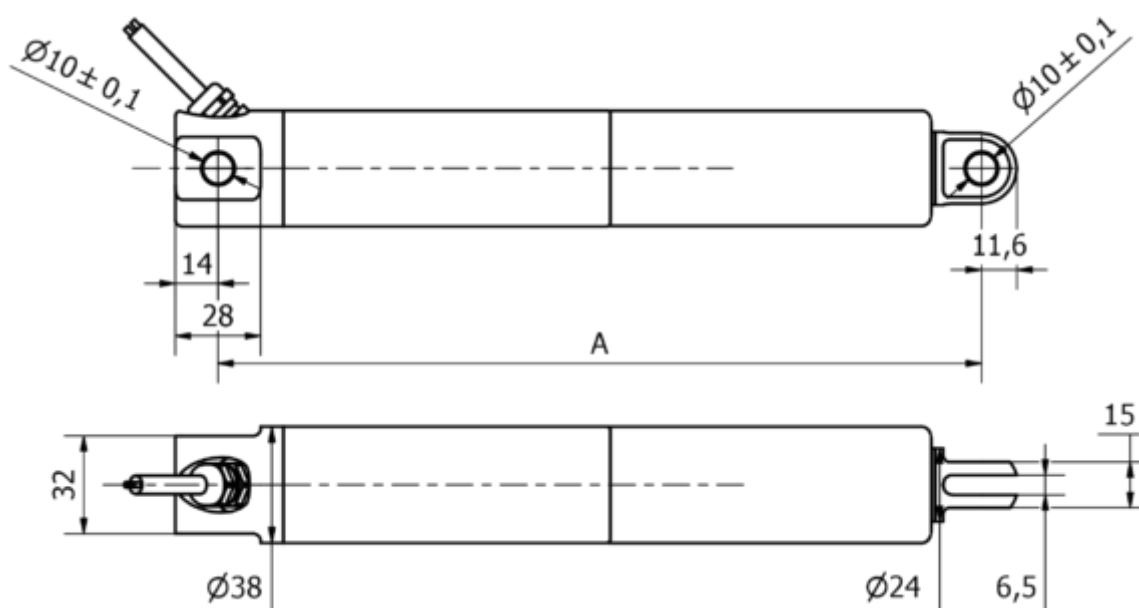

Data Sheet

Article number: 8S38220004003KCNLSK0

Description: KLEEl ine38, 200mm, 400N, 14 mm/s, Stainless steel, IP69K
24 VDC, 3 m. Cable, Limit Switch Hall, Clevis

Measures

A	= 220 + slaglængde/stroke
Cable length	= 3 m
Load speed mm/s	= 14 mm/s
Option	= Hall sensor
Stroke (mm)	= 200
Voltage	= 24 V